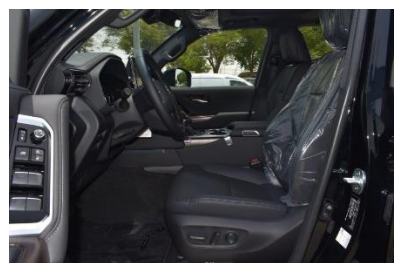

INTERIOR FEATURES

AIR CONDITION-TRI ZONE
SEAT MATERIAL- LEATHER
WOOD GRAIN PACKAGE-BROWN
STEERING WHEEL-LEATHER AND WOOD
OPTITRON METER WITH MULTI-INFORMATION
DISPLAY-4.2” SCREEN
FRONT SEATS POWERED- DRIVER + PASSENGER
ELECTRIC PARKING BRAKE WITH BRAKE HOLD
REMOTE ENGINE STARTER WITH MOBILE APP
VENTILLATED SEATS- FRONT
WIRELESS CHARGER
TONNEAU COVER

AUDIO & ENTERTAINMENT SYSTEM

AUDIO: (AM/FM + FM SUB + DAB + ROOF (TEL + GPS))-12.3
NUMBER OF SPEAKERS-14 JBL
APPLE CARPLAY & ANDROID AUTO

EXTERIOR FEATURES

ALLOY WHEELS-20”
SUNROOF
ROOF RAILS INTEGRATED
DOOR MIRRORS - POWERED/RETRACTABLE/REVERSE
AUTOTILT
LED HEADLIGHTS WITH DRLS & LED FRONT FOG LAMPS
HEADLIGHT LEVELING AUTO
ROOF SPOILER
FRONT & REAR BUMPERS AERO KIT
POWERED BACK DOOR
HEADLIGHT CLEANERS

SAFETY FEATURES

ANTI-LOCK BRAKING SYSTEM (ABS), BRAKE ASSIST (BA)
DUAL FRONT & KNEE AIRBAGS + SIDE & CURTAIN
AIRBAGS
DIFFERENTIAL LOCK REAR AND CENTER
REAR VIEW CAMERA WITH GUIDE
CRAWL CONTROL
E-CALL: EMERGENCY CALL SYSTEM

TOYOTA SAFETY SENSE PACKAGE - TSS

CRUISE CONTROL DYNAMIC RADAR
PARKING SUPPORT BRAKE
LANE DEPARTURE ALERT (LDA) + STEERING VIBRATION
AUTO HIGH BEAM
PRE-COLLISION SYSTEM (PCS)